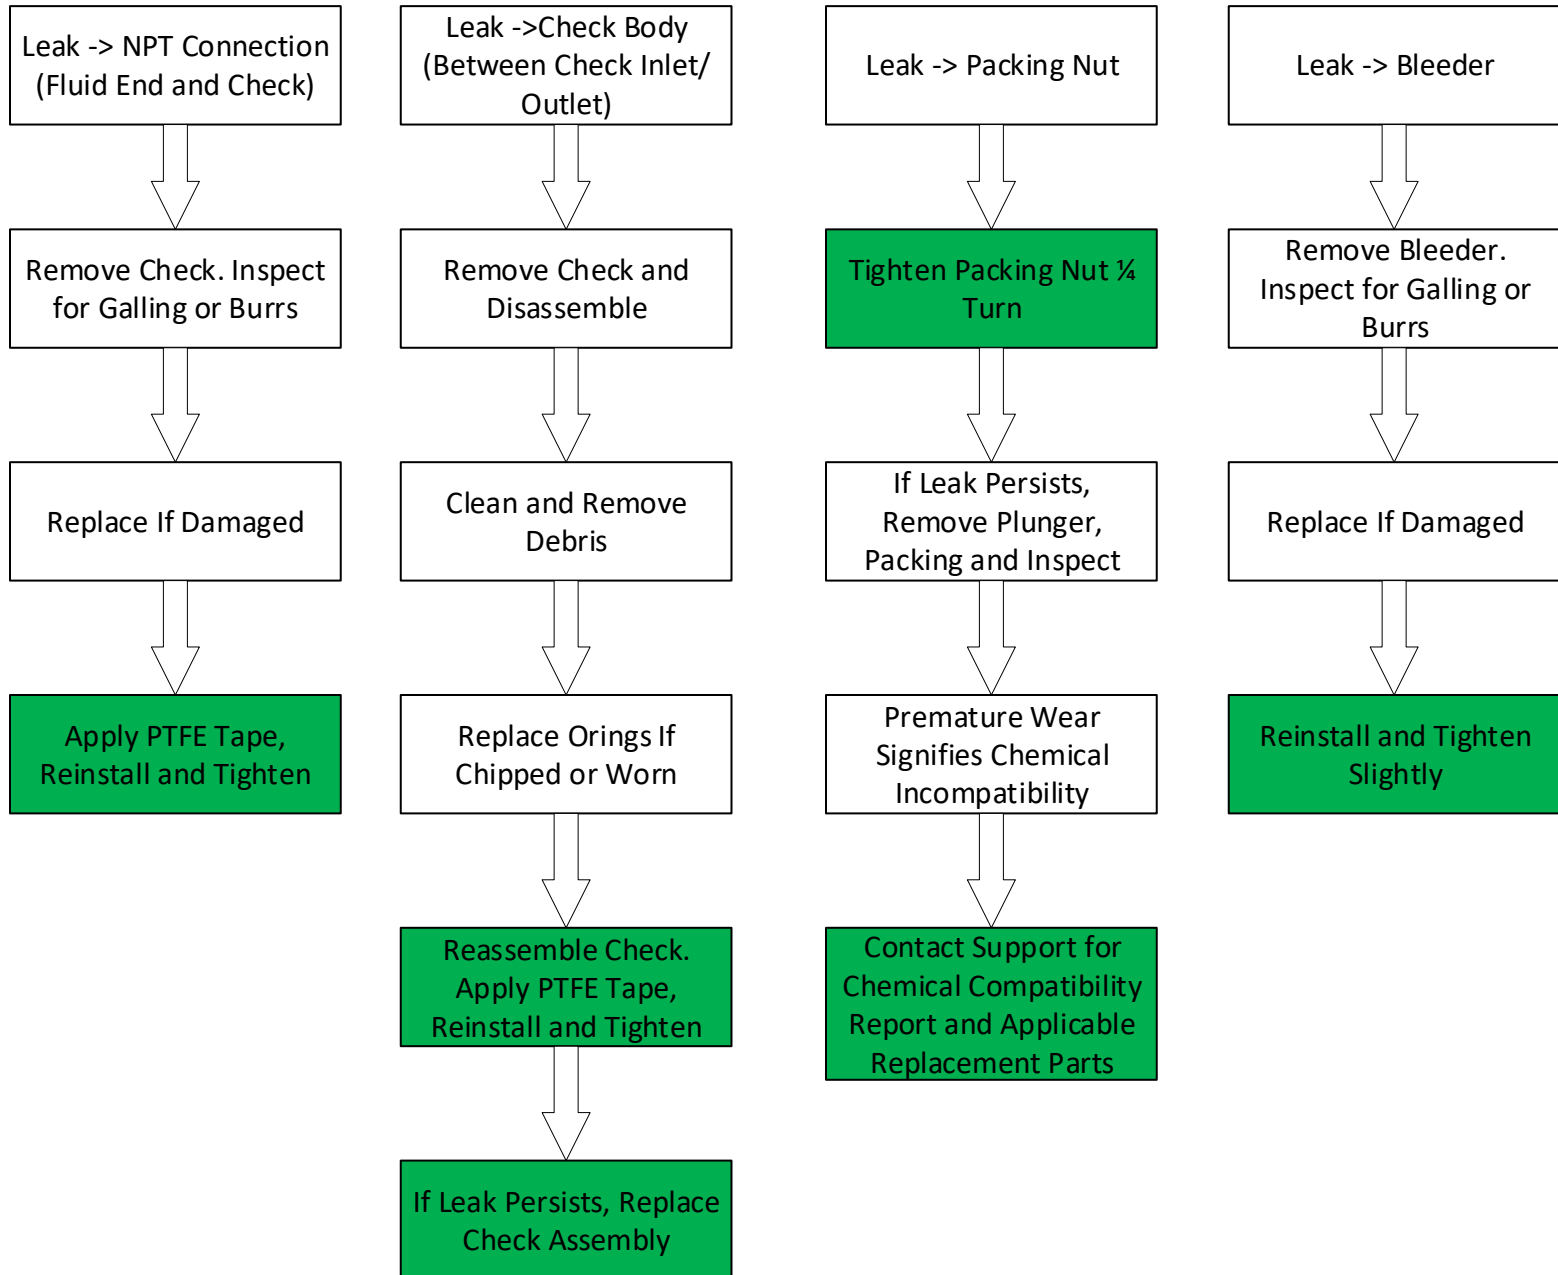

Guide For Troubleshooting a **Fluid Leak** – Electric Pumps
support@megasmfg.com
888-366-1290

Guide For Troubleshooting **Lack of Flow** – Electric Pumps
support@megasmfg.com
888-366-1290

Guide For Troubleshooting **Lack of Flow** – Electric Pumps
support@megasmfg.com
888-366-1290