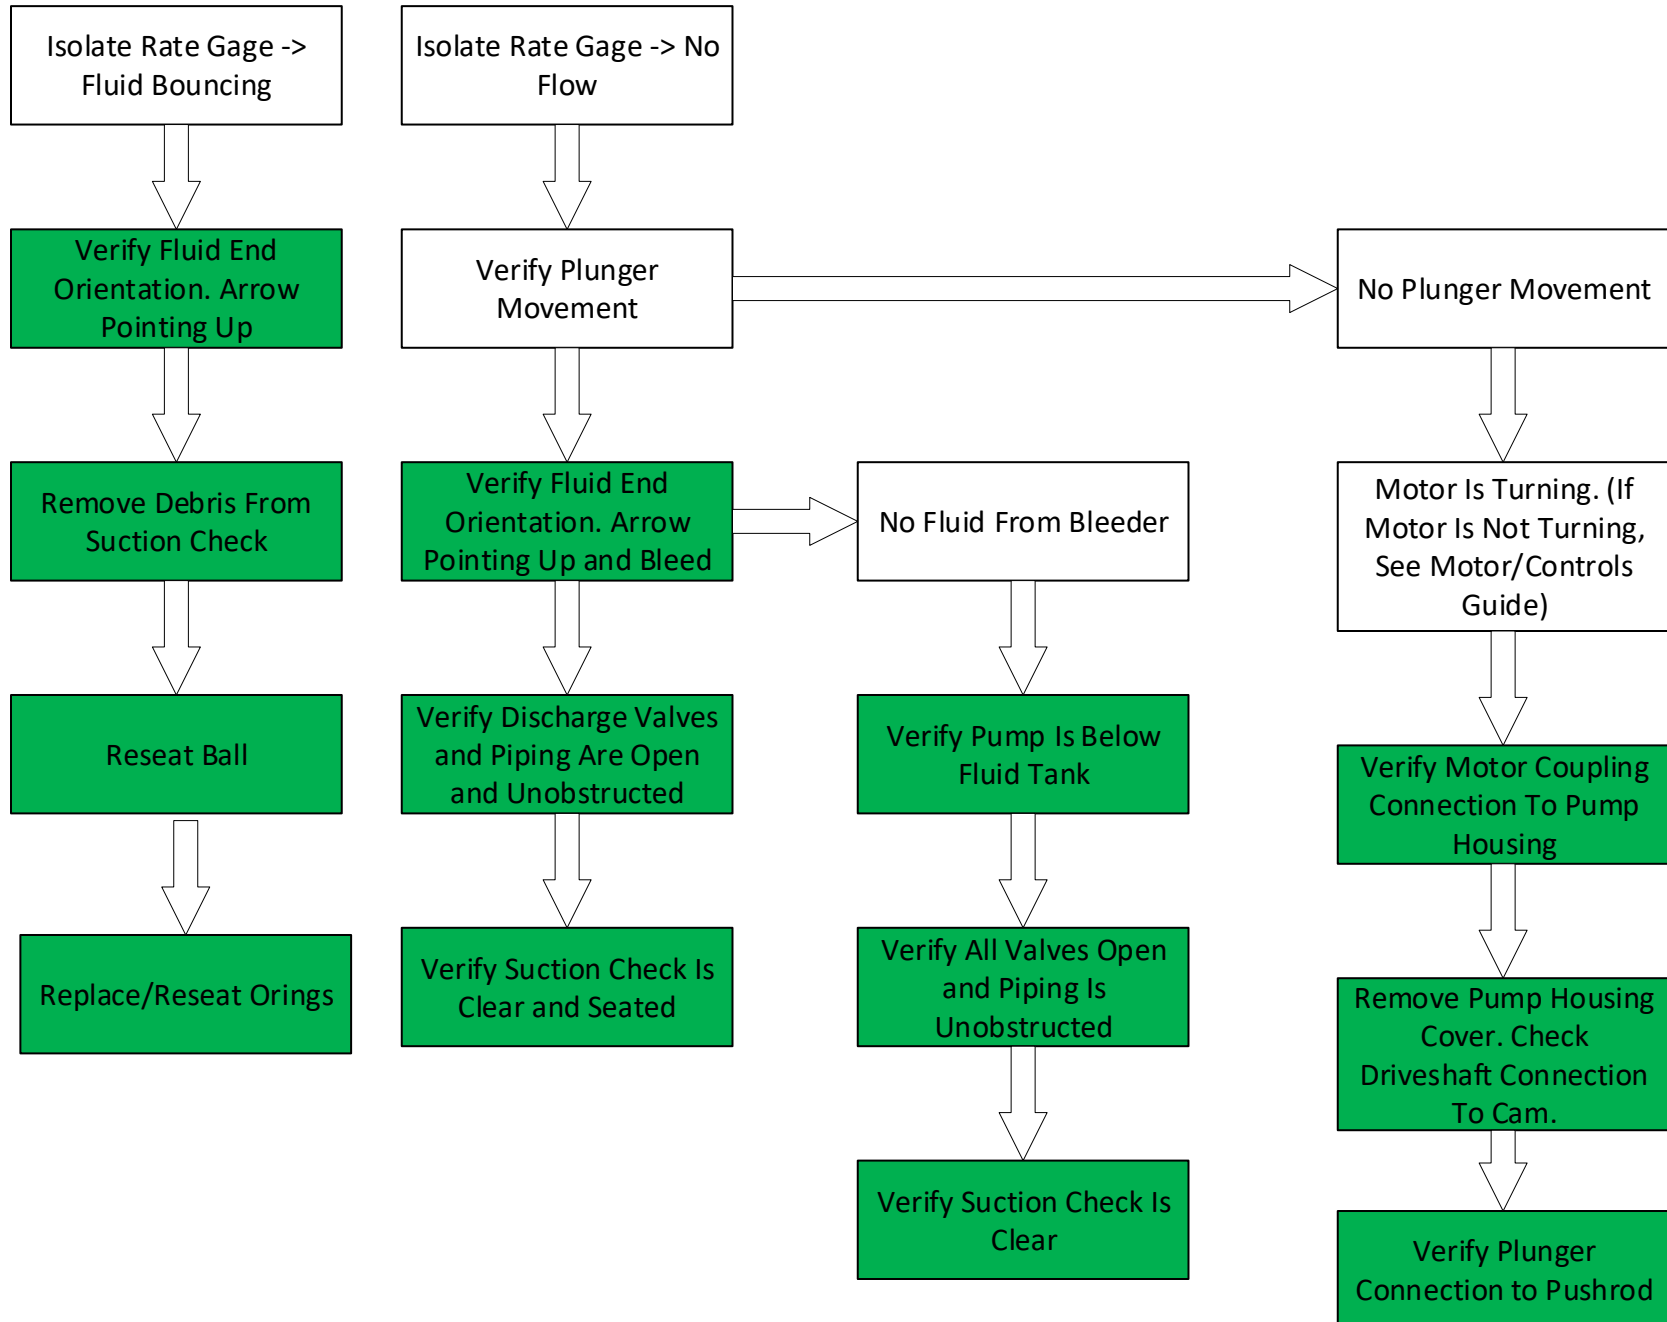

Guide For Troubleshooting a **Fluid Leak** – Electric Pumps
support@megasmfg.com
888-366-1290

Guide For Troubleshooting **Lack of Flow** – Electric Pumps
support@megasmfg.com
888-366-1290

Guide For Troubleshooting **Lack of Flow** – Electric Pumps
support@megasmfg.com
888-366-1290